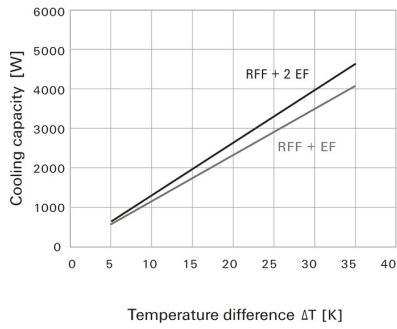

RFF 607 54/230V GY

Weidmüller Interface GmbH & Co. KG
Klingenbergstraße 26
D-32758 Detmold
Germany
Fon: +49 5231 14-0
Fax: +49 5231 14-292083
www.weidmueller.com

Drawings

Graph