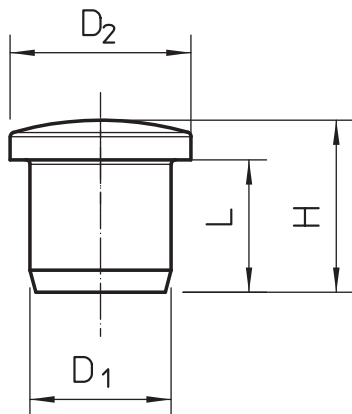

Technical data sheet

Screw plug, metric and PG

Art.-Nr. 2029511

Screw plug in Light grey; RAL 7035 for dust-proof and waterproof closure of installed but (as yet) unfilled V-TEC... cable glands.

PA Polyamide

Master data

Item No.	2029511
Type	107VS VM 5 PA
Description 1	Screw plug
Dimension	5,5mm
Colour	Light grey
RAL number	7.035,00
Material	Polyamide
Material symbol	PA
Smallest sales unit	50,00 pcs
Weight	0,04 kg/100 pcs.

Technical specifications

Dimension D1	5,50 mm
Dimension D2	10,00 mm
Dimension H	12,50 mm
Dimension L	9,00 mm
Version	Other
External diameter	10,00 mm
Inner diameter	5,50 mm
For thread dimension, metric	12,00
For thread dimension, PG	9,00
Size	für M12 / Pg9