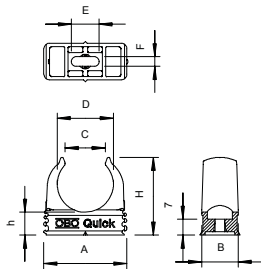

Universal fastening option; can be arranged with the OBO Multi-quick and starQuick clip. Slot for side alignment during mounting with wood screw or knock-in anchor.

Size M16-M32 can be screwed onto an M6 thread.

Recommended fastening spacing 50–60 cm, for max. extraction values F at a room temperature of 20 °C, see the table.

| Type | Nominal size | Colour | Pack. pcs | Weight kg/100 pcs. | Item No. |
|----------|--------------|------------|-----------|--------------------|----------|
| 2955 M16 | M16 | Light grey | 100 | 0,252 | 2149004 |
| 2955 M20 | M20 | Light grey | 100 | 0,325 | 2149010 |
| 2955 M25 | M25 | Light grey | 100 | 0,433 | 2149016 |
| 2955 M32 | M32 | Light grey | 50 | 0,630 | 2149022 |
| 2955 M40 | M40 | Light grey | 50 | 0,835 | 2149028 |
| 2955 M50 | M50 | Light grey | 25 | 1,454 | 2149034 |
| 2955 M63 | M63 | Light grey | 20 | 2,203 | 2149040 |

PP Polypropylene

Dimensions

| Type | Nominal size | Dimension A mm | Dimension B mm | Dimension C mm | Dimension D mm | Dimension E mm | Dimension F mm | Dimension H mm | Dimension h mm | Pull-out value N |
|----------|--------------|----------------|----------------|----------------|----------------|----------------|----------------|----------------|----------------|------------------|
| 2955 M16 | M16 | 25,3 | 16 | 11,5 | 15,5 | 7 | 4,2 | 25 | 10 | 75 |
| 2955 M20 | M20 | 30,3 | 16 | 14 | 19,4 | 9 | 4,2 | 29,5 | 10 | 90 |
| 2955 M25 | M25 | 36,3 | 16 | 17,5 | 24,3 | 12 | 4,2 | 34 | 10 | 100 |
| 2955 M32 | M32 | 46,3 | 16 | 22,4 | 31,4 | 12 | 4,2 | 42 | 11 | 120 |
| 2955 M40 | M40 | 57,3 | 16 | 26 | 39,2 | 11 | 4,6 | 51 | 12 | 140 |
| 2955 M50 | M50 | 70,3 | 18 | 32 | 49 | 12 | 6 | 63 | 14 | 165 |
| 2955 M63 | M63 | 87,3 | 20 | 43 | 61,5 | 12 | 6 | 74,5 | 15 | 230 |