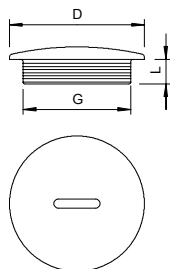

Screw plug, PG thread

Screw plug in accordance with DIN 46320, with PG thread to DIN 40430.

Type	Thread	Dimension D mm	Dimension L mm	Colour	Shipping box pcs	Pack. pcs	Weight kg/100 pcs.	Item No.
108 PG 7	Pg 7	14	6	Light grey	2400	100	0,056	2033070
108 PG 9	Pg 9	19	6	Light grey	1800	100	0,096	2033097
108 PG11	Pg 11	22	6	Light grey	2000	100	0,128	2033119
108 PG13.5	Pg 13,5	25	6,5	Light grey	1200	100	0,164	2033135
108 PG16	Pg 16	27	6,5	Light grey	1000	100	0,184	2033151
108 PG21	Pg 21	34	8	Light grey	1200	100	0,345	2033216
108 PG29	Pg 29	44	8	Light grey	600	50	0,646	2033291
108 PG36	Pg 36	58	10	Light grey	200	25	1,057	2033364
108 PG42	Pg 42	67	10	Light grey	300	25	1,479	2033429
108 PG48	Pg 48	73	12	Light grey	300	25	1,832	2033488

Dimensions

PS Polystyrene