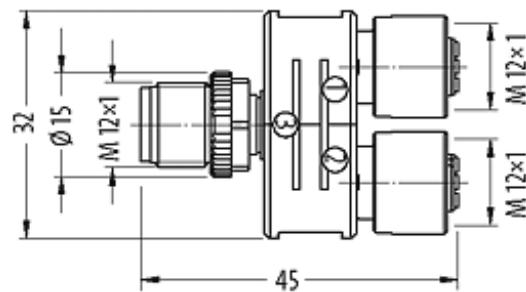

Product may differ from Image