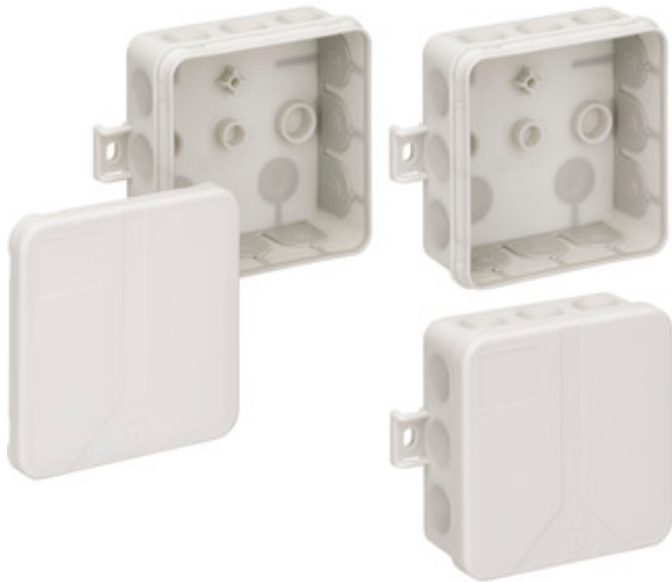

JUNCTION BOX

## 2K-12 AB-L

**Junction box**

85 x 85 x 37 mm

Article number: 34591201

Junction box acc. to DIN EN 60670 (VDE 0606), 12 entries, 2 floor entries, with self-sealing, soft inlet membranes, tools not required for opening the cable entry, seal range 2 - 14 mm, with external fixing positions

Grey, without terminals, for VDE approved single terminals

### Technical data

**Measures**

Width:	85 mm
Length:	85 mm
Height:	37 mm

**Material:**

Box:	polypropylene, membrane out of TPE
Cover:	Polypropylen, Copolymer
material:	Polypropylene