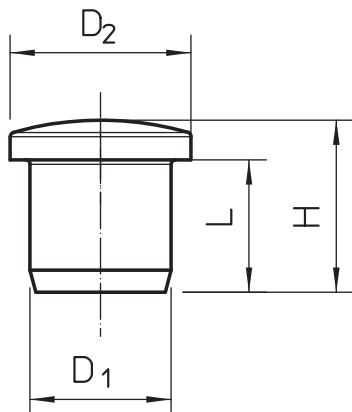

Technical data sheet

Screw plug, metric and PG

Art.-Nr. 2029520

Screw plug in Light grey; RAL 7035 for dust-proof and waterproof closure of installed but (as yet) unfilled V-TEC... cable glands.

PA Polyamide

Master data

Item No.	2029520
Type	107VS VM 16 PA
Description 1	Screw plug
Dimension	16mm
Colour	Light grey
RAL number	7.035,00
Material	Polyamide
Material symbol	PA
Smallest sales unit	50,00 pcs
Weight	0,19 kg/100 pcs.

Technical specifications

Dimension D1	16,00 mm
Dimension D2	20,50 mm
Dimension H	19,50 mm
Dimension L	15,00 mm
Version	Other
External diameter	20,50 mm
Inner diameter	16,00 mm
For thread dimension, metric	25,00
For thread dimension, PG	21,00
Size	für M25 / Pg21