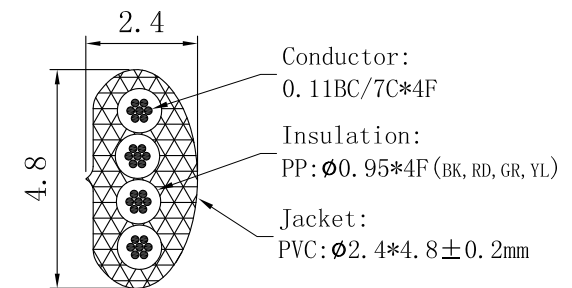

DESIGNATION	SIZE/L	Jacket Colour
TEL-0032-100/BK	100 M	BK
TEL-0032-100/SV	100 M	SL

1	Cable (0.12BC/7C+PP:0.95) *4F+PVC:2.4*4.8 $\pm$ 0.2mm	A/R	M								
2											
3				TOLERANCE OTHERWISE UNLESS SPECIFIED		DRAWING:		MCXH	TEL-0032-100		
4				UP TO 5	$\pm 0.2$	REVIEW:		CLIENT	TME		
5				ABOVE 5--30	$\pm 0.3$	APPROVED:		NUMBER	###-###-###		
备注:				ABOVE 30--50	$\pm 0.4$	DATE	2012-11-05	SCALE	FREE	UNIT	MM
NO	Description	Q'TY	Units	ABOVE 50	$\pm 0.5$						
				ANGLE	$\pm 3^\circ$						