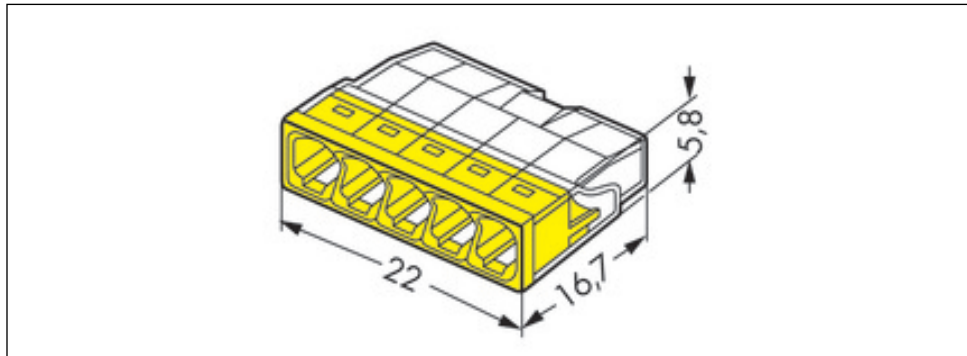

Address

WAGO Kontakttechnik GmbH & Co. KG

Hansastr. 27

32423 Minden

Telefon: 0571/887-0

Fax: 0571/887-169

<http://www.wago.com>

© WAGO Kontakttechnik GmbH & Co. KG

Technische Änderungen und Irrtümer vorbehalten.