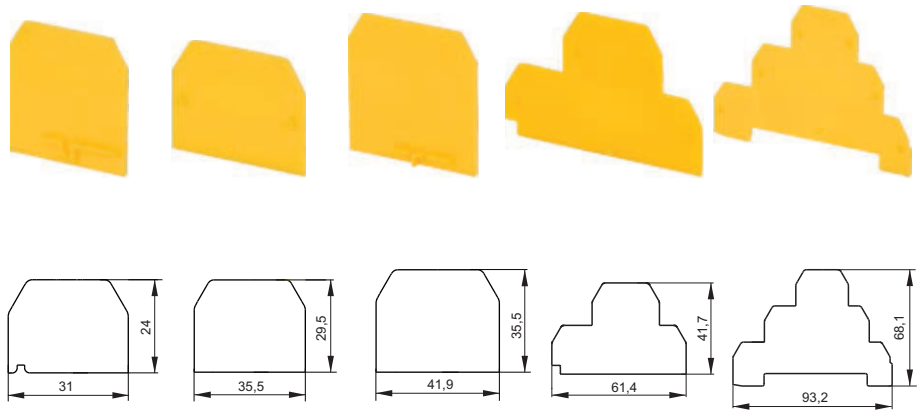

# TERMINAL BLOCKS

PS, PSUB, PSUP, PSD

TYPE	PS-4	PS-10	PS-16	PSP-4/PE	PSP-4/3
Catalogue number	41-610 □	41-620 □	41-630 □	41-7101	41-720 □
Colour	yellow-1 ● white-2 ○ black-3 ● green-5 ● blue-6 ● red-7 ● grey-8 ●	yellow-1 ● white-2 ○ black-3 ● green-5 ● blue-6 ● red-7 ● grey-8 ●	yellow-1 ● white-2 ○ black-3 ● green-5 ● blue-6 ● red-7 ● grey-8 ●	yellow ●	yellow-1 ● blue-6 ● grey-8 ●
Use as	ZG-G2,5 ZG-G4	ZG-G10	ZG-G16	ZG4-PE/L/N ZG4-PE/L/L	ZG-G31...36
End section for:					
Width	1mm	1mm	1mm	1mm	1mm
Insulating material	polyamide	polyamide	polyamide	polyamide	polyamide
Ambient temperature	-25...+100°C	-25...+100°C	-25...+100°C	-25...+100°C	-25...+100°C
Package	25pcs.	25pcs.	25pcs.	25pcs.	25pcs.

TYPE	PSUB-4	PSUP-10	PSD	PSD-1
Catalogue number	41-2101	41-3201	41-5001	41-5101
Colour	yellow ●	yellow ●	yellow ●	yellow ●
Use as	ZUG-G/B ZUG-G/E	ZUG-G/P ZUG-G/D	—	—
End section for:				
Separators for:	—	—	ZP	ZP
Width	1,2mm	1,2mm	2mm	2mm
Insulating material	polyamide	polyamide	polyamide	polyamide
Ambient temperature	-25...+100°C	-25...+100°C	-25...+100°C	-25...+100°C
Package	25pcs.	25pcs.	50pcs.	30pcs.