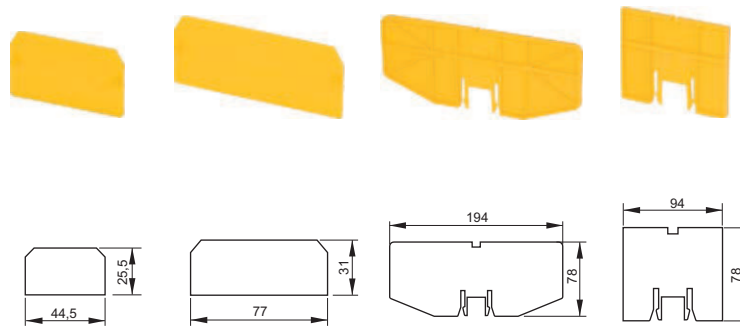

# TERMINAL BLOCKS

PS, PSUB, PSUP, PSD

TYPE	PS-4	PS-10	PS-16	PSP-4/PE	PSP-4/3
Catalogue number	41-610 □	41-620 □	41-630 □	41-7101	41-720 □
Colour	yellow-1 ● white-2 ○ black-3 ● green-5 ● blue-6 ● red-7 ● grey-8 ●	yellow-1 ● white-2 ○ black-3 ● green-5 ● blue-6 ● red-7 ● grey-8 ●	yellow-1 ● white-2 ○ black-3 ● green-5 ● blue-6 ● red-7 ● grey-8 ●	yellow ●	yellow-1 ● blue-6 ● grey-8 ●
Use as	ZG-G2,5 ZG-G4	ZG-G10	ZG-G16	ZG4-PE/L/N ZG4-PE/L/L	ZG-G31...36
End section for:					
Width	1mm	1mm	1mm	1mm	1mm
Insulating material	polyamide	polyamide	polyamide	polyamide	polyamide
Ambient temperature	-25...+100°C	-25...+100°C	-25...+100°C	-25...+100°C	-25...+100°C
Package	25pcs.	25pcs.	25pcs.	25pcs.	25pcs.

TYPE	PSUB-4	PSUP-10	PSD	PSD-1
Catalogue number	41-2101	41-3201	41-5001	41-5101
Colour	yellow ●	yellow ●	yellow ●	yellow ●
Use as	ZUG-G/B ZUG-G/E	ZUG-G/P ZUG-G/D	—	—
End section for:				
Separators for:	—	—	ZP	ZP
Width	1,2mm	1,2mm	2mm	2mm
Insulating material	polyamide	polyamide	polyamide	polyamide
Ambient temperature	-25...+100°C	-25...+100°C	-25...+100°C	-25...+100°C
Package	25pcs.	25pcs.	50pcs.	30pcs.