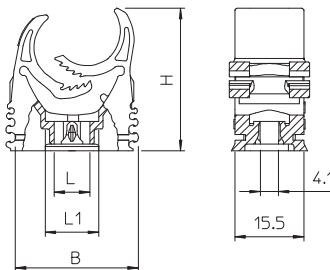

Multi-Quick clip

PG and metric
Simple fastening
Secure locking
Radial arrangement
Simplified storage
Clamping ranges from 15-37 mm
Universally applicable
Fastening in rail type CL2008

Type	Clamping range D mm	Colour	Pack. pcs	Weight kg/100 pcs.	Item No.
M-Quick 15-19LGR	15-19	Light grey	100	0,545	2153106
M-Quick 18-22LGR	18,5-22,5	Light grey	100	0,760	2153114
M-Quick 25-28LGR	25-28,5	Light grey	50	1,170	2153130
M-Quick 31-37LGR	31-37	Light grey	25	1,780	2153157

PA Polyamide

Dimensions

Type	Clamping range D mm	Dimension B mm	Dimension H mm	Dimension L mm	Dimension L1 mm	Pull-out value N
M-Quick 15-19LGR	15-19	27,5	32	8	12	40
M-Quick 18-22LGR	18,5-22,5	33	37	9	13	50
M-Quick 25-28LGR	25-28,5	43	46	12	16	60
M-Quick 31-37LGR	31-37	55	58	14	18	65