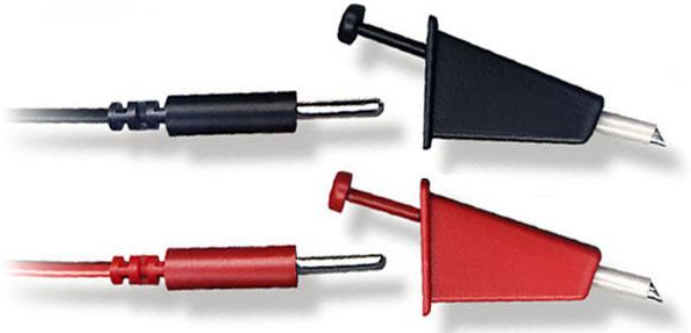

## PCS MB Parrot Test Clips

( PCS MB Parrot Clip ) 1 RED +1 BLACK

Parrot PCS MB clip paire with mother (female) banana plug(MB) for 4 mm (male) banana , plug connection

- Easy to connect to other test cables with banana male plug.

- Low point contact resistance (3mohm - 5mohm)

- Low connection resistance (3mohm - 5 mohm)

### A) PCS MB Clip ( Body+ Metal Tip+ Metal Hook

PCS-MB clip with mother (female) banana plug for 4 mm (male) banana , plug connection.

- up to 300 V.( depends to the banana plug connection)