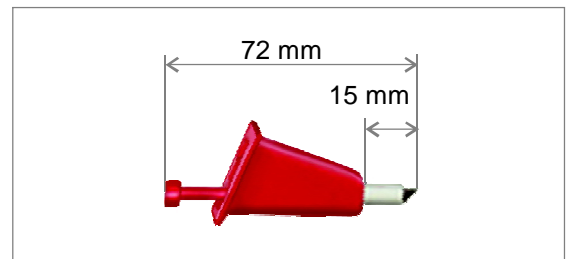

- Low point contact resistance (3mohm - 5mohm)

- Low connection resistance (3mohm - 5 mohm)

### B) Size of the tip - width of the metal tip, W2, W3, W4

W4= 4 mm  
electrical T&M

W3= 3 mm  
electronics & electrical T&M

W2 = 2mm  
electronics T&M