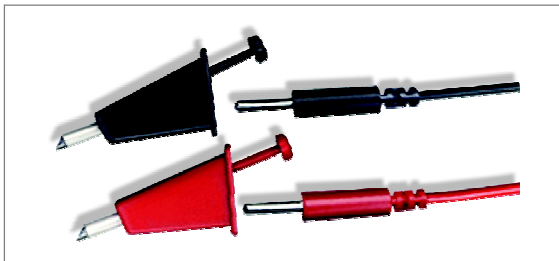

## PCS MB Parrot Test Clips

( PCS MB Parrot Clip ) 1 RED +1 BLACK

Parrot PCS MB clip paire with mother (female) banana plug(MB) for 4 mm (male) banana , plug connection

- Easy to connect to other test cables with banana male plug.

- Low point contact resistance (3mohm - 5mohm)

- Low connection resistance (3mohm - 5 mohm)

### A) PCS MB Clip ( Body+ Metal Tip+ Metal Hook

PCS-MB clip with mother (female) banana plug for 4 mm (male) banana , plug connection.

- up to 300 V.( depends to the banana plug connection)