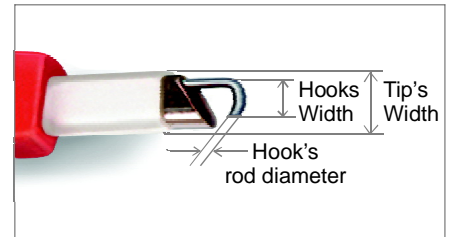

- Low point contact resistance (3mohm - 5mohm)

- Low connection resistance (3mohm - 5 mohm)

### A) PCS MB Clip ( Body+ Metal Tip+ Metal Hook

PCS-MB clip with mother (female) banana plug for 4 mm (male) banana , plug connection.

- up to 300 V.( depends to the banana plug connection)

### B) Size of the tip - width of the metal tip, W2, W3, W4

W4= 4 mm  
electrical T&M

W3= 3 mm  
electronics & electrical T&M

W2 = 2mm  
electronics T&M