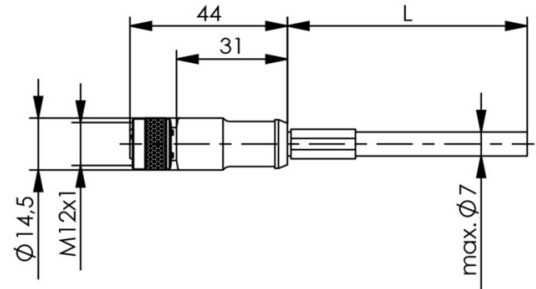

order number: L84615A0000

STX M12x1 CC D-cod. Cat.5 CS03FC00BSFUTP2207C5-1PUR-A1000

Fig. may differ

| Technical Attributes | |
|----------------------|--|
| Description | STX M12x1 CC D-cod. Cat.5 |
| Short name | CS03FC00BSFUTP2207C5-1PUR-A1000 |
| Type | 1st end: M12x1 cable socket, IP67; 2nd end: free cable end |
| Colour | boot: black; jacket: green |
| Length | 10 m |